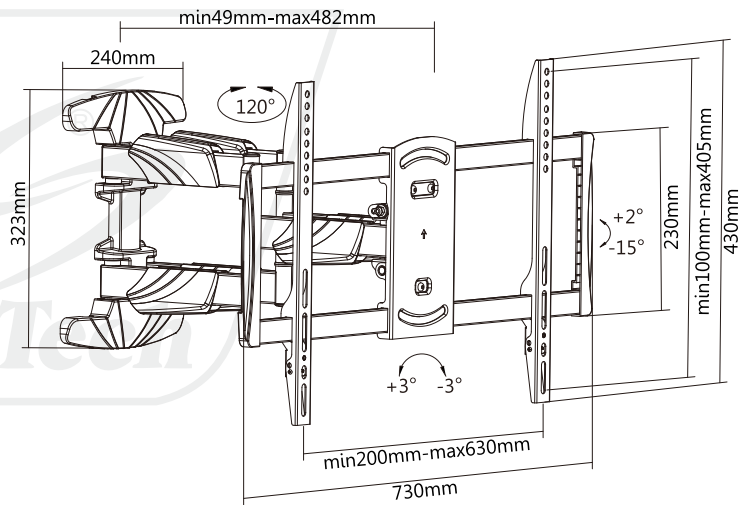

SH 640P

Swivel Led/curved TV Wall Mount

Suitable for most 37" -70" Screens

New Design,
New Experience

Screen Size
37" ~ 70"

VESA Compatible
200x200 400x200
300x300 400x400
600x400

Weight Capacity
45kg/99lbs

Profile to Wall
49-482mm/
1.9"-18.9"

Tilt Range
+2° ~ -15°

Swivel Range
+60° ~ -60°

Screen Level
+3° ~ -3°

Cable Management

Curved TV

Free-Tilting Design
for multiple monitor viewing angles.

Level Adjustment
ensures perfect positioning.