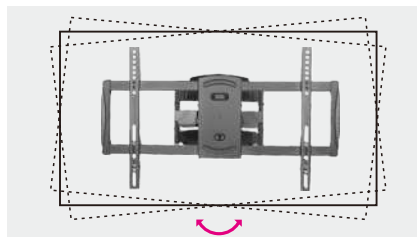

SH 640P

Swivel Led/curved TV Wall Mount

Suitable for most 37" -70" Screens

New Design,
New Experience

Screen Size
37" ~ 70"

VESA Compatible
200x200 400x200
300x300 400x400
600x400

Weight Capacity
45kg/99lbs

Profile to Wall
49-482mm/
1.9"-18.9"

Tilt Range
+2° ~ -15°

Swivel Range
+60° ~ -60°

Screen Level
+3° ~ -3°

Cable Management

Curved TV

Free-Tilting Design
for multiple monitor viewing angles.

Level Adjustment
ensures perfect positioning.